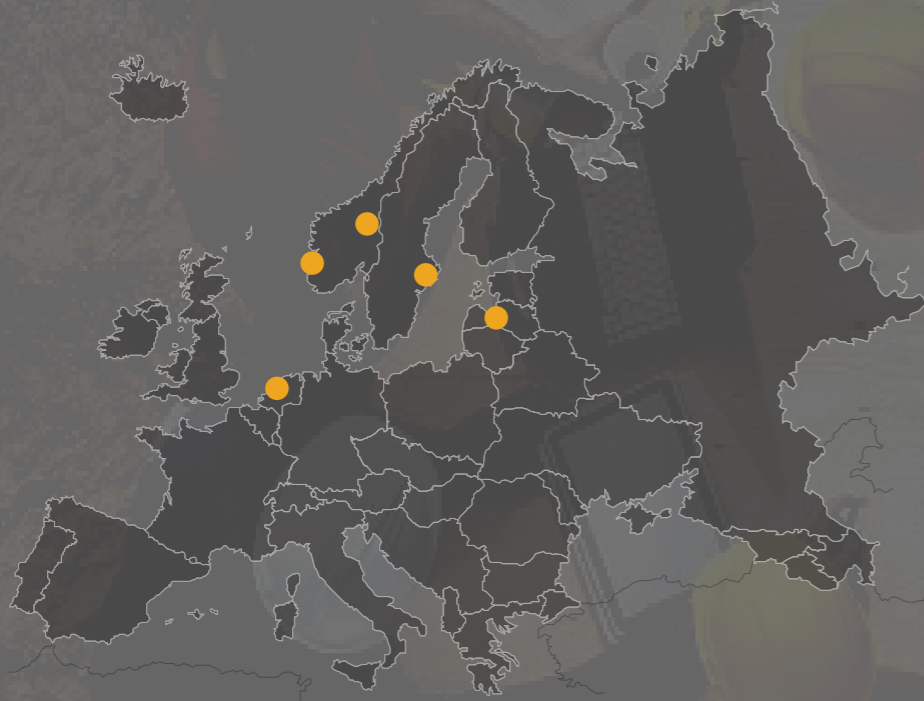

This guarantees special approach to each client's needs and the specifics, as well as adequate project timeplan scheduling and workforce management.

A company with international experience in countries such as Norway, Netherlands, Sweden, as well as the construction company in Latvia.

Our Projects

- 4 countries,
over 20 successful projects

Prefabricated Houses

- Working with high quality materials, C24 class calibrated wood, Isover insulation, Siga tapes, high class vapor barriers.
- House technical parameters and performance set according to regional standards.
- Great price and quality balance down to 1000 euro per square meter
- Full cycle construction support, delivery, assembly, interior and exterior finish.
- Project management, time plan and expense negotiation.
- Individual planning and estimation of internal and external materials
- Building documentation and permits, scaffolding and work environment safety according to state standards.
- 10 year warranty for timber frame